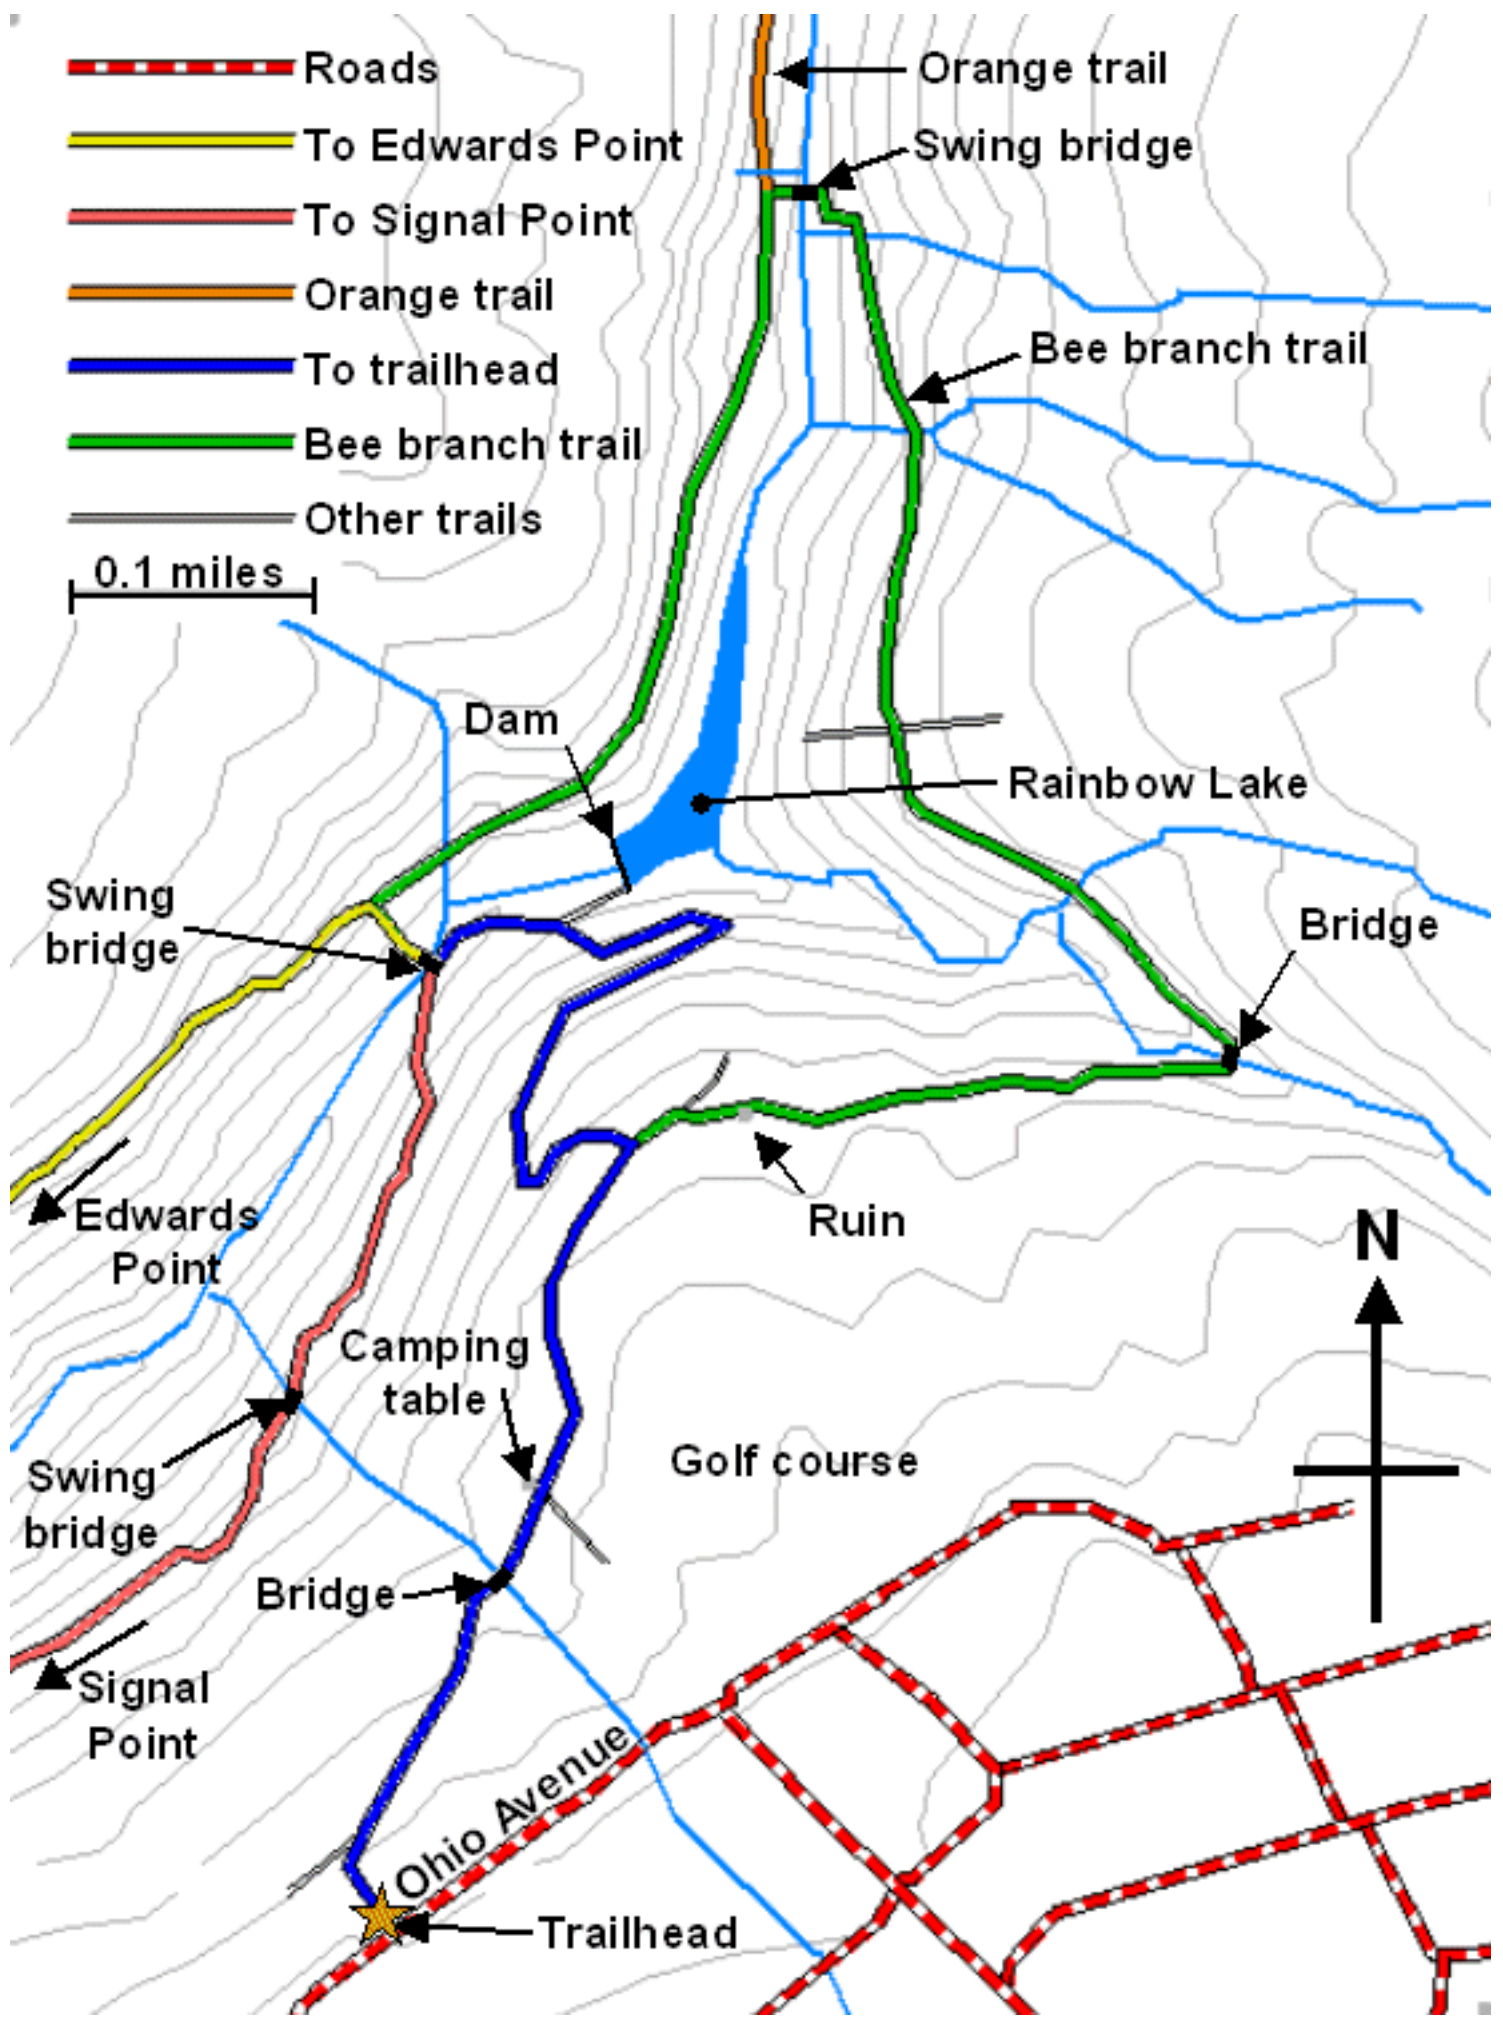

-  Roads
-  To Edwards Point
-  To Signal Point
-  Orange trail
-  To trailhead
-  Bee branch trail
-  Other trails

0.1 miles

Orange trail

Swing bridge

Bee branch trail

Dam

Rainbow Lake

Swing bridge

Bridge

Edwards Point

Ruin

N

Camping table

Golf course

Swing bridge

Bridge

Signal Point

Ohio Avenue

Trailhead